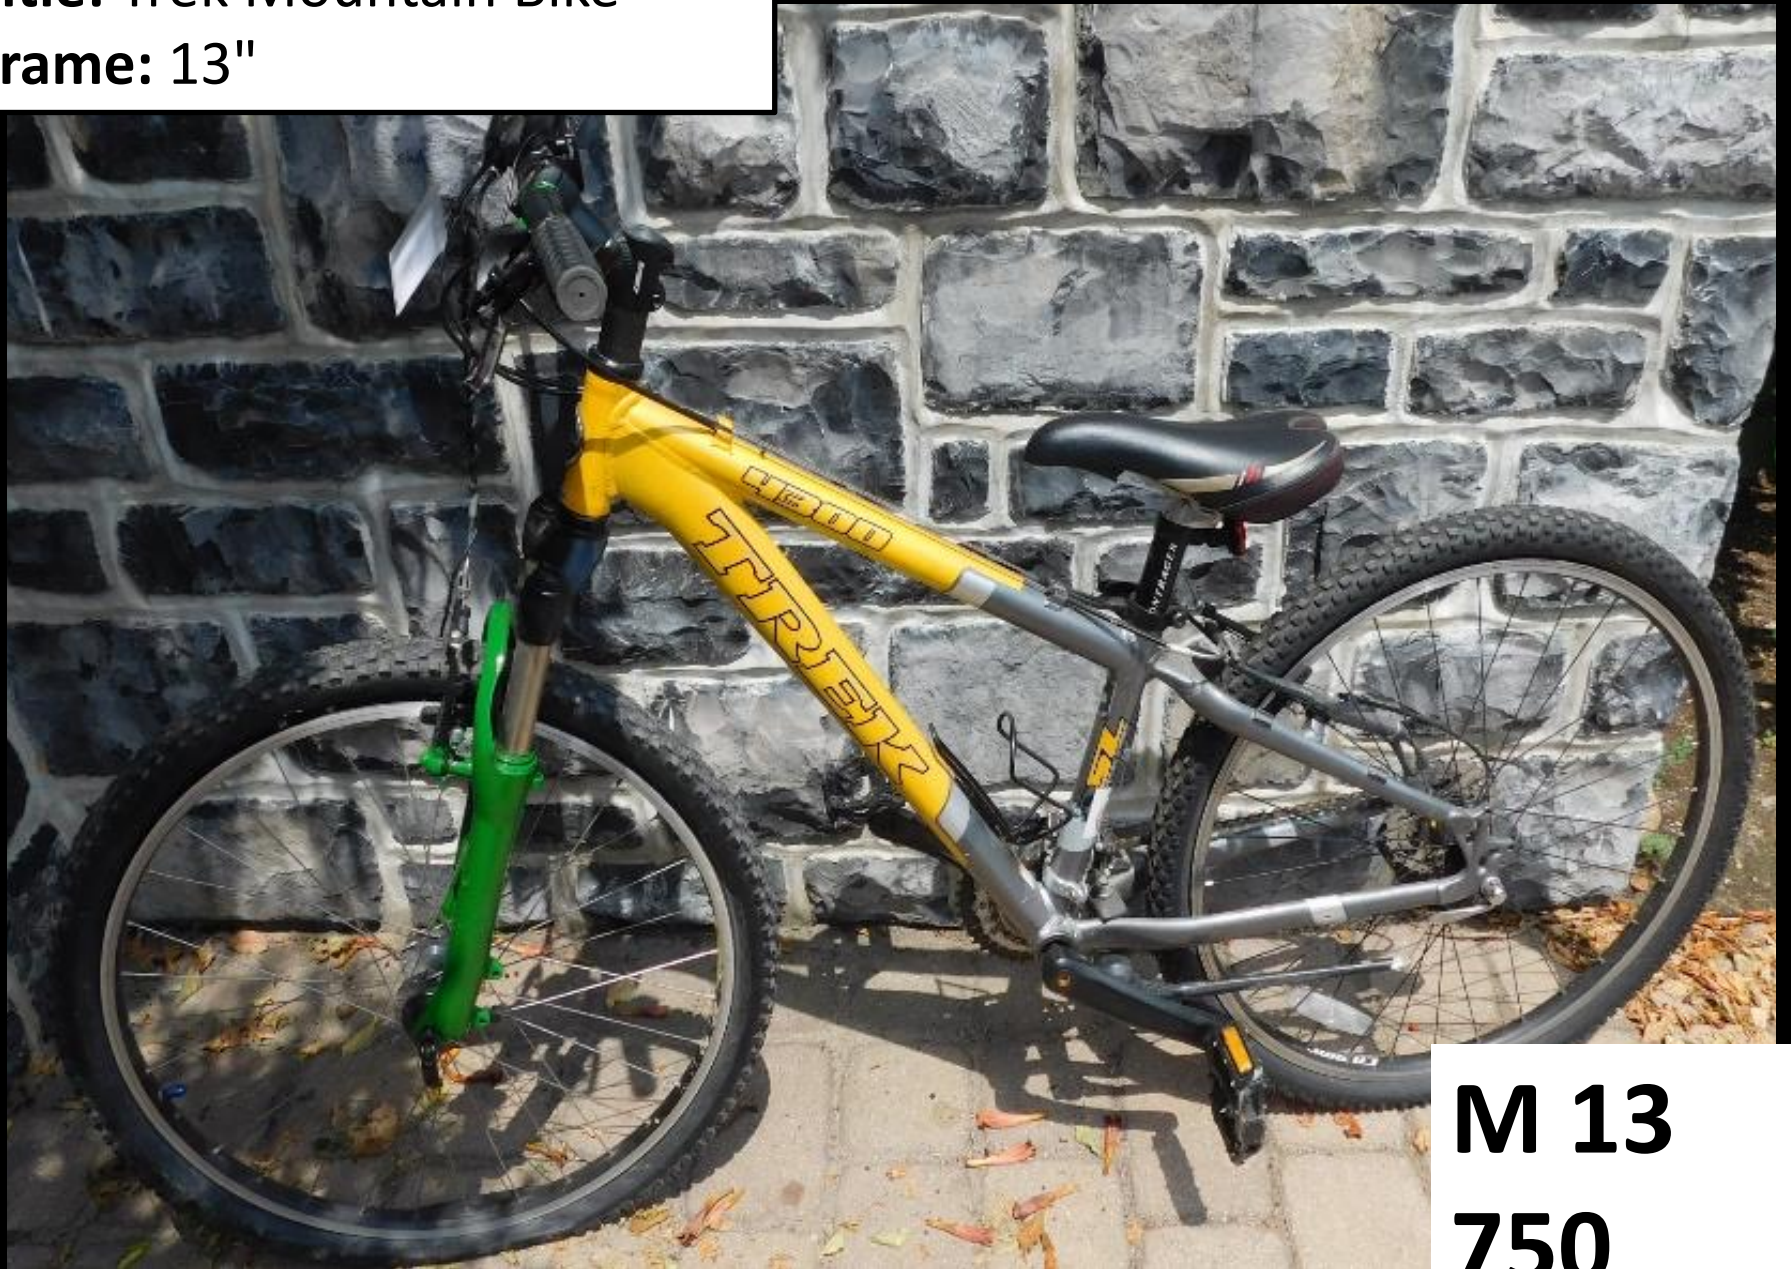

Title: Trek Mountain Bike

Frame: 13"

M 13

750