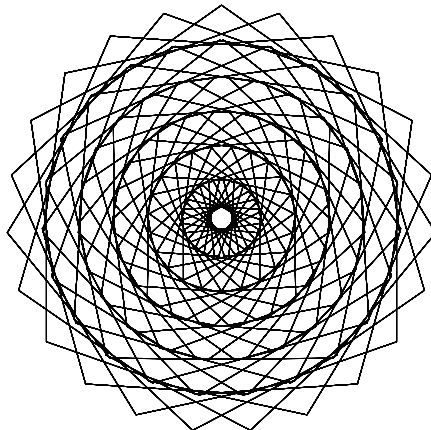

Some Examples of String Art Image Archetypes

(Titles are linked to the companion website. Try various options in the *Drawing Mode* to see the image get drawn. Adjust the number of *Drawn Lines* and *Drawing Speed* to your taste.)

[Curved-tip Stars](#)

[Porcupine Polygons](#)

[Porcupine Stars](#)

[Sunburst Polygons](#)

[Quivering Polygons](#)

[Odd Needle Stars](#)

[Spinning Needle Stars](#)

[Stacked Circles](#)

[Chrysanthemums](#)

Shape-Shifting Polygons

(To see why these are called *Shape-Shifting Polygons*, set *Lines Drawn, DL*, to number in *Drawing Mode*.)

[Quadrangles](#) $DL = 4$

[Arrow-heads](#) $DL = 4$