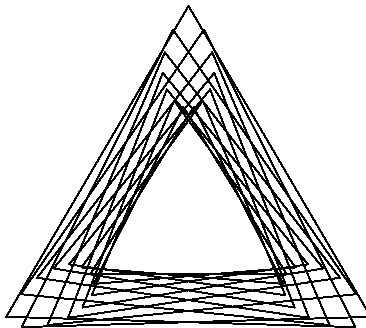

Some Examples of String Art Image Archetypes

(Titles are linked to the companion website. Try various options in the *Drawing Mode* to see the image get drawn. Adjust the number of *Drawn Lines* and *Drawing Speed* to your taste.)

[Curved-tip Stars](#)

[Porcupine Polygons](#)

[Porcupine Stars](#)

[Sunburst Polygons](#)

[Quivering Polygons](#)

[Odd Needle Stars](#)

[Spinning Needle Stars](#)

[Stacked Circles](#)

[Chrysanthemums](#)

Shape-Shifting Polygons

(To see why these are called *Shape-Shifting Polygons*, set *Lines Drawn, DL*, to number in *Drawing Mode*.)

[Quadrangles](#) $DL = 4$

[Arrow-heads](#) $DL = 4$