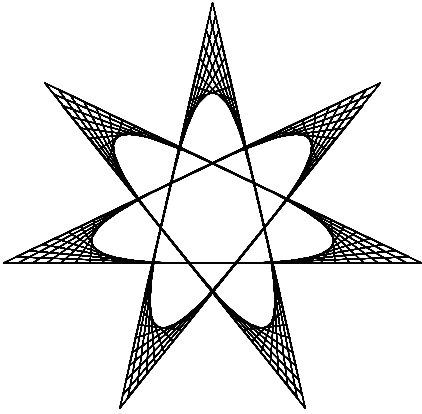

Some Examples of String Art Image Archetypes

(Titles are linked to the companion website. Try various options in the *Drawing Mode* to see the image get drawn. Adjust the number of *Drawn Lines* and *Drawing Speed* to your taste.)

[Curved-tip Stars](#)

[Porcupine Polygons](#)

[Porcupine Stars](#)

[Sunburst Polygons](#)

[Quivering Polygons](#)

[Odd Needle Stars](#)

[Spinning Needle Stars](#)

[Stacked Circles](#)