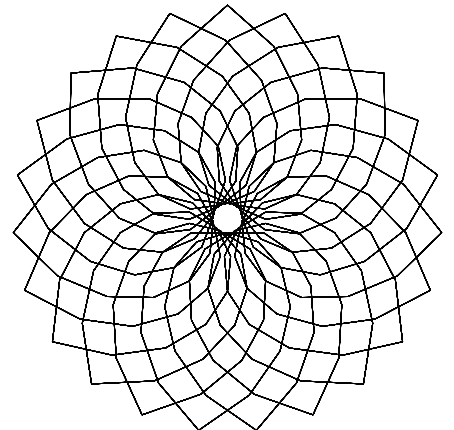

Some Examples of String Art Image Archetypes

(Titles are linked to the companion website. Try various options in the *Drawing Mode* to see the image get drawn. Adjust the number of *Drawn Lines* and *Drawing Speed* to your taste.)

[Curved-tip Stars](#)

[Porcupine Polygons](#)

[Porcupine Stars](#)

[Sunburst Polygons](#)

[Quivering Polygons](#)

[Odd Needle Stars](#)

[Spinning Needle Stars](#)

[Stacked Circles](#)

[Chrysanthemums](#)

Shape-Shifting Polygons

(To see why these are called *Shape-Shifting Polygons*, set *Lines Drawn, DL*, to number in *Drawing Mode*.)

[Quadrangles](#) $DL = 4$

[Arrow-heads](#) $DL = 4$